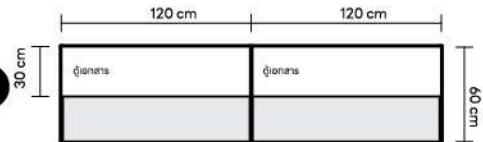

WORKSTATION 2 SEAT NS-221

- NWG-1260 (3)
- NWF-16120 (2)
- PC-160 (3)
- CT-120 (3)
- CT-160 (4)
- NTW-1260 (2)
- NWC-120 (2)

DIM W 246 x D 62 x H 160 cm