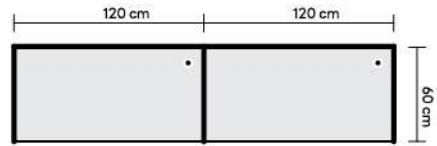

WORKSTATION 2 SEAT NS-220

- NWG-1260 (3)
- NWF-12120 (2)
- PC-120 (3)
- CT-120 (7)
- NTW-1260 (2)

DIM W 246 x D 62 x H 120 cm