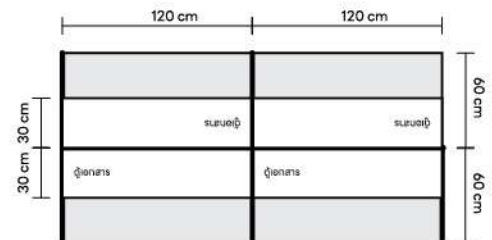

WORKSTATION 4 SEAT NS-411

- NWG-1260 (6)
- NWF-16120 (2)
- PC-160 (3)
- CT-120 (6)
- CT-160 (4)
- NTW-1260 (4)
- NWC-120 (4)